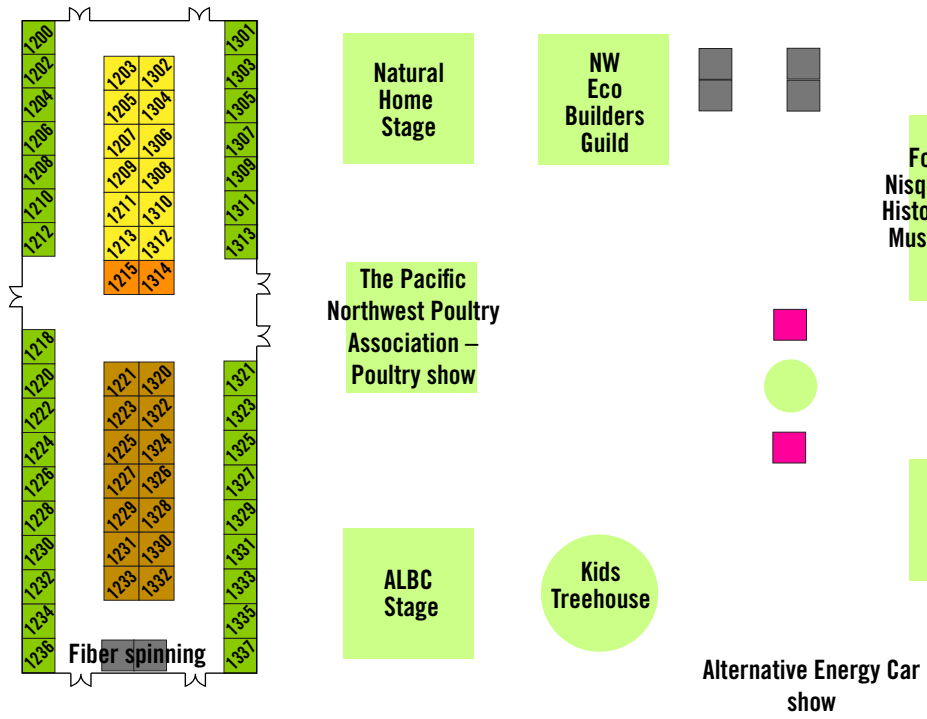

Mother Earth News Fair Puyallup 2012

PRICE GUIDE

- Sponsor Booths // Call for pricing
- Love Your Mother Exhibitor Package* - Corner // \$2499
- Love Your Mother Exhibitor Package* - Inline // \$1999
- Corner - 10x10 Showplex // \$799
- Inline - 10x10 Showplex // \$599
- Inline - 10x10 Centennial // \$475
- Animal stall and table - 8x8 Educational Only Centennial // \$199
- Animal stall and table - 8x8 Selling Product Centennial // \$399
- Not for Profit Centennial // \$250
- Special Partners // Not for Sale

* Love Your Mother benefits include:

- Premium booth placement
- Logo rotation on the Mother Earth News Fair web page
- Logo on Love Your Mother acknowledgment sign
- Inclusion on exclusive Love Your Mother coupon page inserted in Mother Earth News Fair program guide
- Company name and 75-word description highlighted and in bold in the Mother Earth News Fair program guide

SHOWPLEX

CENTENNIAL BUILDING

Puget Sound meat coop mobile meat unit