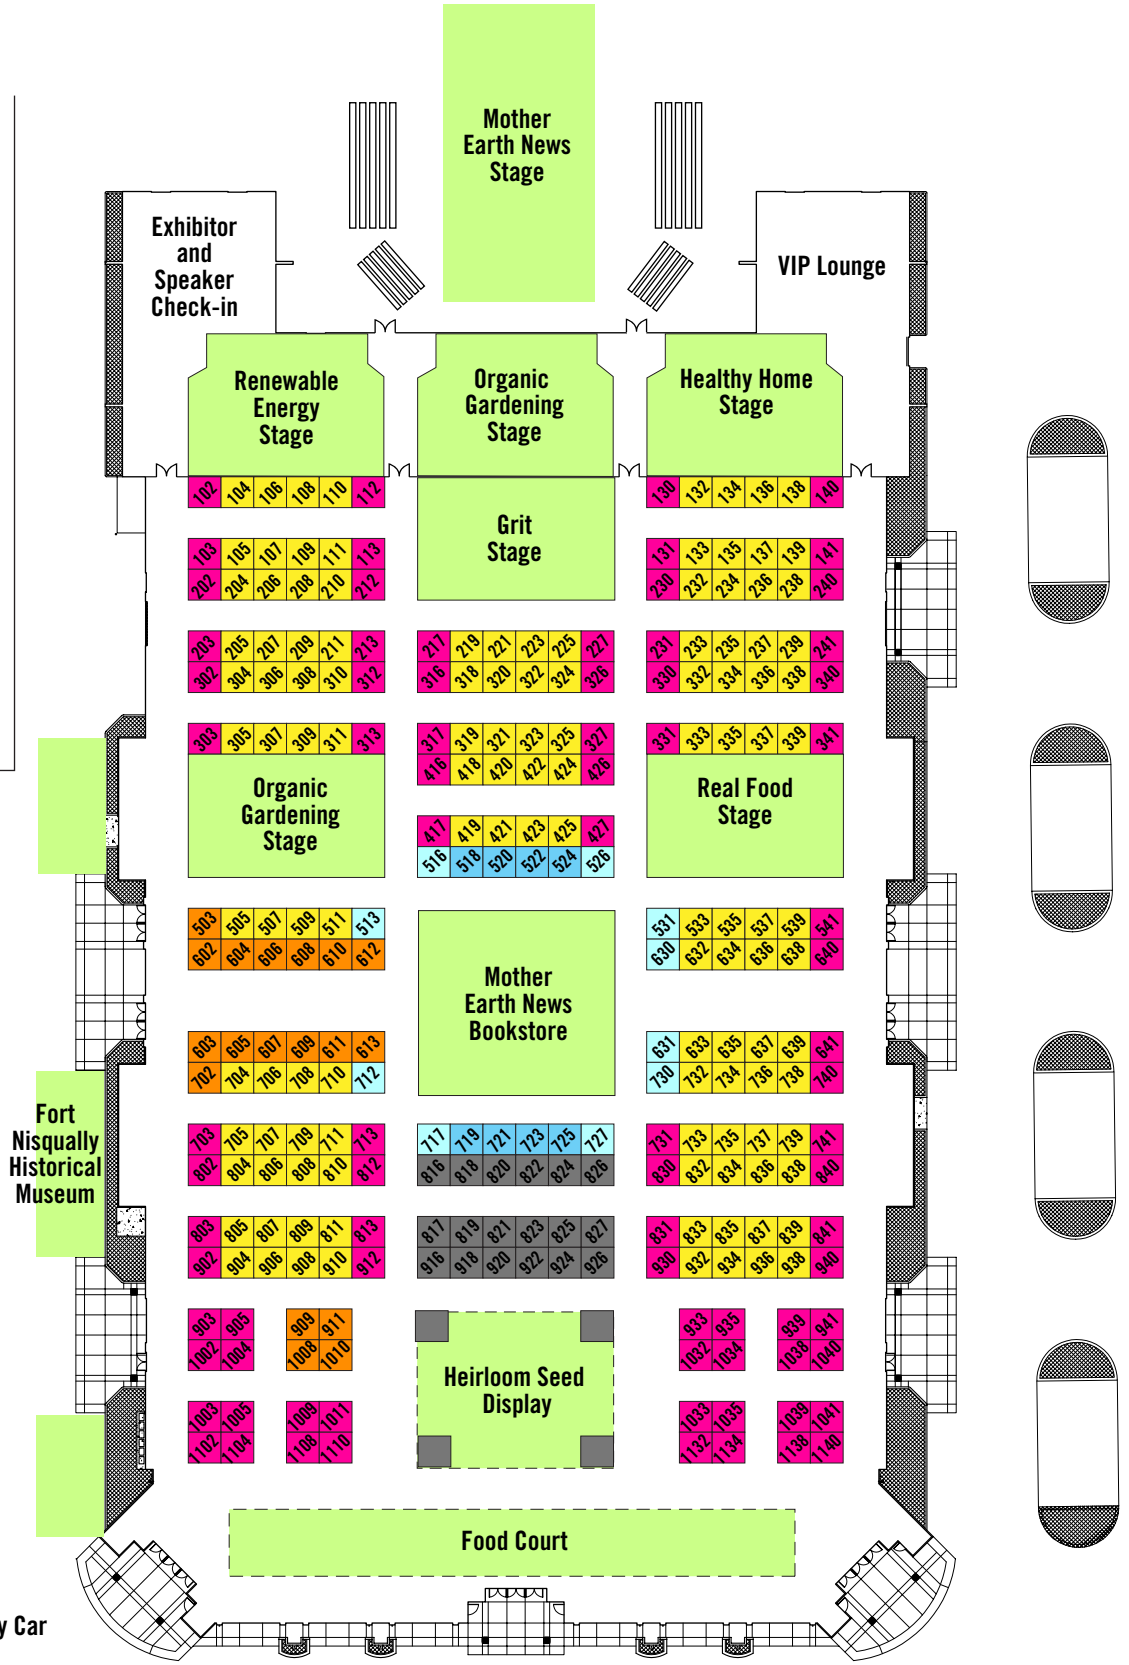

Mother Earth News Fair Puyallup 2012

PRICE GUIDE

- Sponsor Booths // Call for pricing
- Love Your Mother Exhibitor Package* - Corner // \$2499
- Love Your Mother Exhibitor Package* - Inline // \$1999
- Corner - 10x10 Showplex // \$799
- Inline - 10x10 Showplex // \$599
- Inline - 10x10 Centennial // \$475
- Animal stall and table - 8x8 Educational Only Centennial // \$199
- Animal stall and table - 8x8 Selling Product Centennial // \$399
- Not for Profit Centennial // \$250
- Special Partners // Not for Sale

* Love Your Mother benefits include:

- Premium booth placement
- Logo rotation on the Mother Earth News Fair web page
- Logo on Love Your Mother acknowledgment sign
- Inclusion on exclusive Love Your Mother coupon page inserted in Mother Earth News Fair program guide
- Company name and 75-word description highlighted and in bold in the Mother Earth News Fair program guide

SHOWPLEX

CENTENNIAL BUILDING

Puget Sound meat coop mobile meat unit