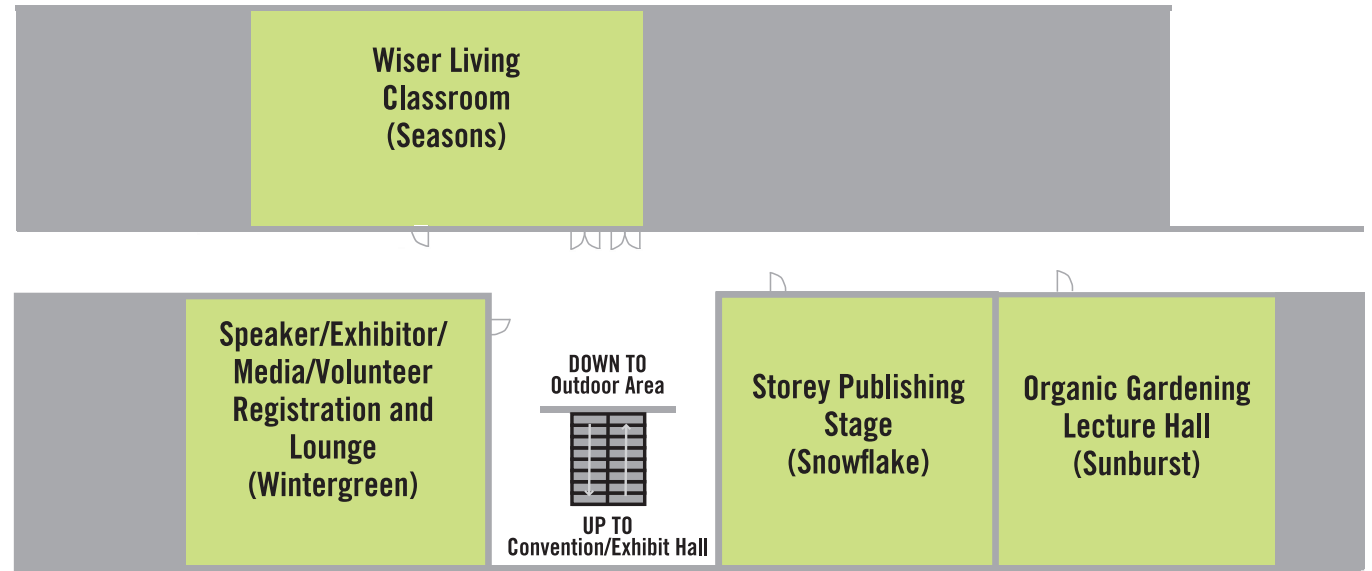

### 3rd Floor LECTURE HALLS & REGISTRATION

- Sponsor Booths // Call for pricing
- Love Your Mother 10x10 Exhibitor Package\* - Corner // Call for pricing
- Love Your Mother 10x10 Exhibitor Package\* - Inline // Call for pricing
- Grand Ball Room 10x10 - Corner // \$1045
- Grand Ball Room 10x10 - Inline // \$875
- Exhibit Hall 8x10 - Corner // \$699
- Exhibit Hall 8x10 - Inline // \$545
- Special Partners // Not for Sale

\* Love Your Mother benefits include:

- Premium booth placement
- Logo rotation on the Mother Earth News Fair web page
- Logo on Love Your Mother acknowledgment sign
- Inclusion on exclusive Love Your Mother coupon page inserted in Mother Earth News Fair program guide
- Company name and 75-word description highlighted and in bold in the Mother Earth News Fair program guide